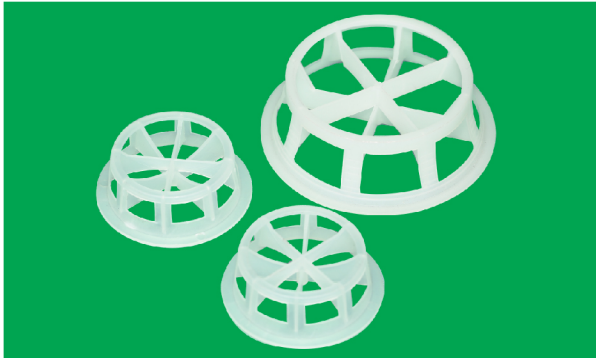

RANDOM PACKING (NON METAL)

TPT PACIFIC supplies the various type & size of random packing such as TP Ring, TC Ring, TI Ring, TR Ring, Saddle and Etc. Plastic – PP, PFA, C-PVC, PVDF, ETEF / Ceramic and Carbon are available.

TC Ring (Plastic)

TP Ring (Plastic)

TPT Saddle (Plastic)

Snowflake (Plastic) / Tellerette (Plastic)
/ Tri-Pack (Plastic)

TPT Saddle (Ceramic)

TR Ring (Ceramic)

TR Ring (Carbon)