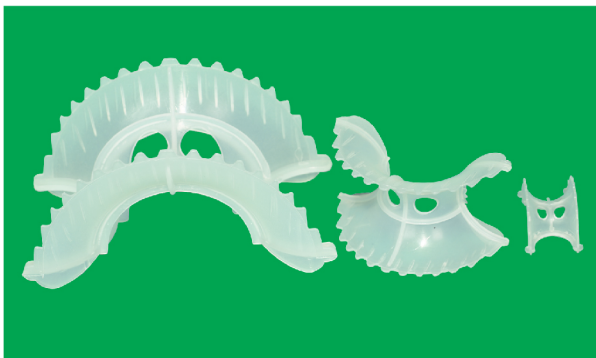

RANDOM PACKING (NON METAL)

TPT PACIFIC supplies the various type & size of random packing such as TP Ring, TC Ring, TI Ring, TR Ring, Saddle and Etc. Plastic – PP, PFA, C-PVC, PVDF, ETEF / Ceramic and Carbon are available.

TC Ring (Plastic)

TP Ring (Plastic)

TPT Saddle (Plastic)

Snowflake (Plastic) / Tellerette (Plastic)
/ Tri-Pack (Plastic)

TPT Saddle (Ceramic)

TR Ring (Ceramic)

TR Ring (Carbon)