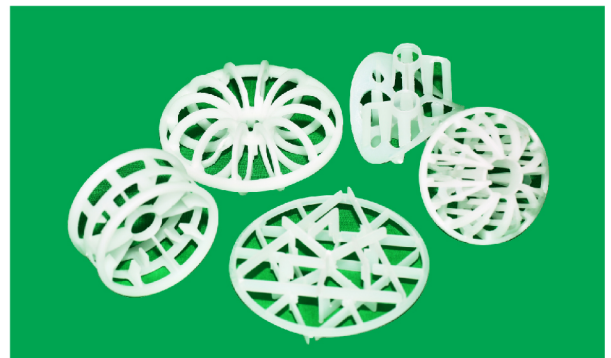

RANDOM PACKING (NON METAL)

TPT PACIFIC supplies the various type & size of random packing such as TP Ring, TC Ring, TI Ring, TR Ring, Saddle and Etc. Plastic – PP, PFA, C-PVC, PVDF, ETEF / Ceramic and Carbon are available.

TC Ring (Plastic)

TP Ring (Plastic)

TPT Saddle (Plastic)

Snowflake (Plastic) / Tellerette (Plastic)
/ Tri-Pack (Plastic)

TPT Saddle (Ceramic)

TR Ring (Ceramic)

TR Ring (Carbon)